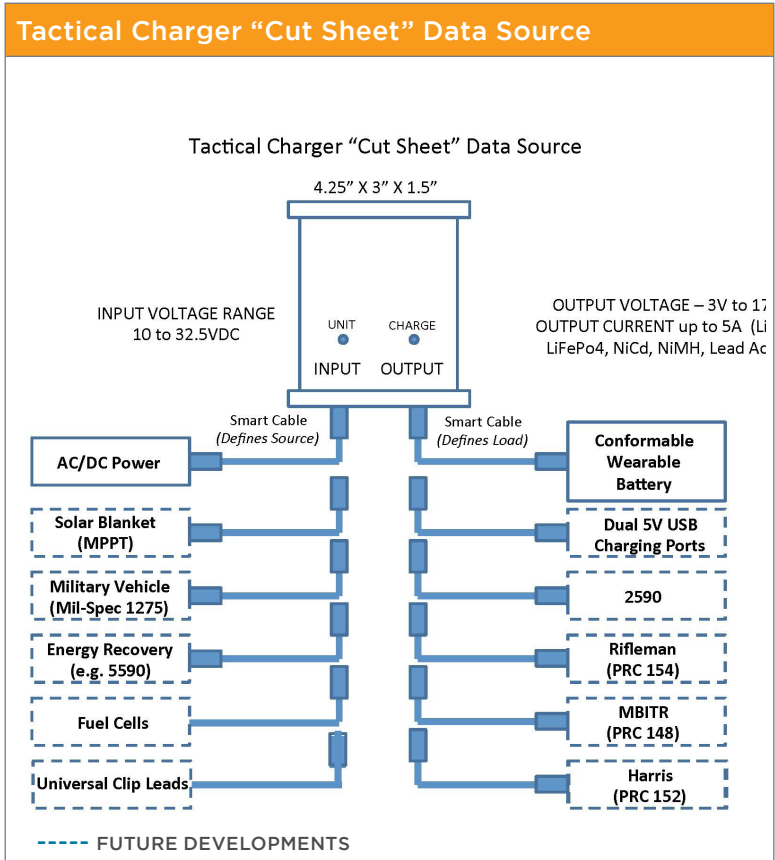

Specifications	
Model#/Part#	MC-MTC-1-CYB, CWB only/980127
AC-DC Input Voltage	90V - 264VAC (47Hz -63Hz)
Output Voltage	30.8VDC
DC/DC Input Voltage	10VDC - 32.5VDC
Wattage	130W
MIL-Specs	MIL STD - 810G, 461E, 1275
Weight	Power Supply: 1.25lbs (567 grams)
	Charger: 0.55lbs (250 grams)
Dimensions	Power Supply: 6.6"(268mm) X 2.79"(71mm) X 2.04"(52mm)
	Charger: 4.6"(117mm) X 2.95"(75mm) X 1.45"(37mm)
Exterior Housing	Aluminum & PC ABS
Operating Temperature	-20° C to +55° C
Storage Temperature	-40° C to +71° C
Charge Indicator	Status & Self-Diagnostic
Output Current (Max)	5A
Communication	SMBus v1.1, level 2 smart charger
Color	FED-STD-595, Coyote Brown
Chemistries	Li-Ion: CWB, BB-2590 & BB-3590
	Ni-Cd: BB-590
	Ni-MH: BB-390
Optional Inputs	Solar Blankets, Maximum Power Point and Tracking
	Wind Generators
	Military Vehicles (MIL-STD-1275)
	Power Scavenging
	Universal DC Clips

Compatible Products:	Model#	NSN#	Part#
Batteries	MB-CWB-150-1-LIT	6140-01-622-5688	990713T
	MB-CWB-150-1-BLK	6140-01-622-5710	990804
	MB-CWB-150-1-CYB	6140-01-622-5711	990713
	MB-CWB-85-1-LIT	6140-01-622-5669	990797
	MB-CWB-85-1-BLK	6140-01-622-5704	TBD
	MB-CWB-85-1-CYB	6140-01-622-7858	TBD
Pouch	54987-MCM	8465-01-622-6319	330388